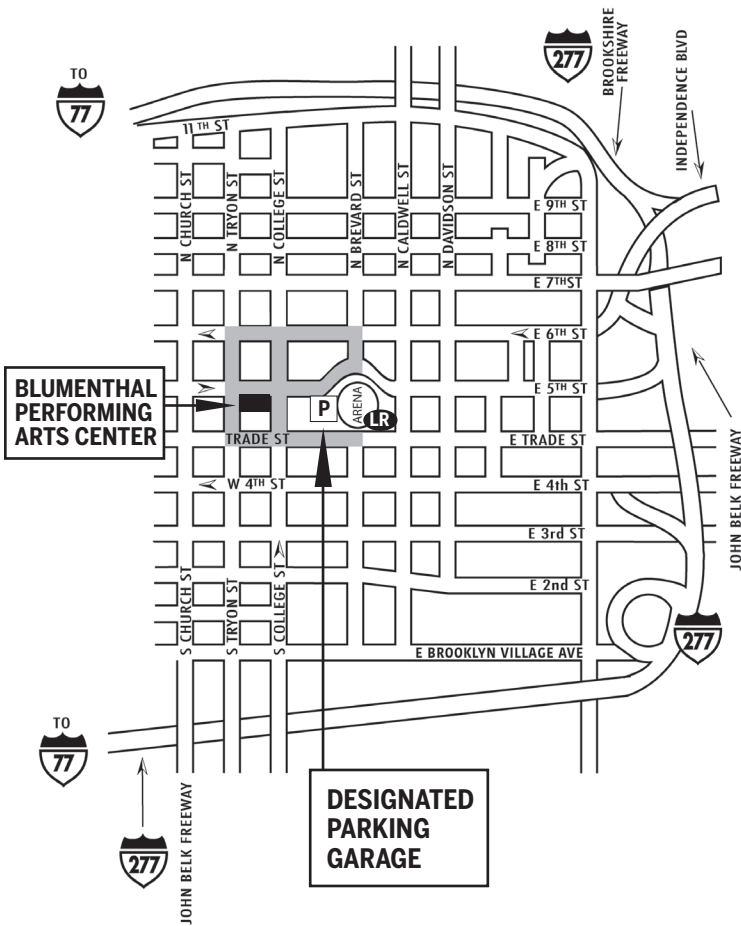

PARKING DIRECTIONS

BLUMENTHAL PERFORMING ARTS CENTER:
 Belk Theater • Booth Playhouse • Stage Door Theater
 130 N. Tryon Street, Charlotte, NC

DESIGNATED PARKING GARAGE

Bank of America Center Parking Garage

Entrances at: 150 N. College St. • 290 E. 5th St.

\$10 Rate with Blumenthal exit pass. *(Purchase at theater or when you buy your tickets.)*

PLEASE NOTE: The \$10 rate is applicable when parked in the select garages after 5 p.m. on weekdays, Monday-Friday. If parked in the garage before 5 p.m., the \$10 rate is void. There is no time restriction for the weekend, Saturday and Sunday.

STREET MAP

PARKING MAP

LEGEND

- P** Bank of America Center Parking Garage
- E** Parking Garage Entrance
- O** OVERSTREET WALKWAYS
- LR** Light Rail Stations
- V** Valet Drop Off

LIGHT RAIL STATION

CTC/ARENA STATION: Suggested if you are attending an event at the Blumenthal Performing Arts Center (Booth Playhouse, Belk Theater and Stage Door Theater)