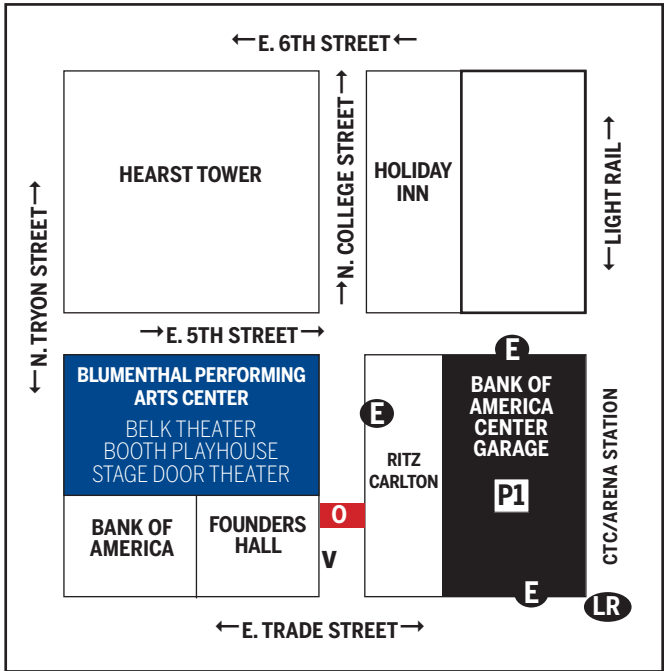

PARKING DIRECTIONS

BLUMENTHAL PERFORMING ARTS CENTER:
 Belk Theater • Booth Playhouse • Stage Door Theater
 130 N. Tryon Street, Charlotte, NC

DESIGNATED PARKING GARAGE

Bank of America Center Parking Garage

Entrances at: 150 N. College St. • 290 E. 5th St.

\$10 Rate with Blumenthal exit pass. *(Purchase at theater or when you buy your tickets.)*

PLEASE NOTE: The \$10 rate is applicable when parked in the select garages after 5 p.m. on weekdays, Monday-Friday. If parked in the garage before 5 p.m., the \$10 rate is void. There is no time restriction for the weekend, Saturday and Sunday.

STREET MAP

PARKING MAP

LEGEND

- P** Bank of America Center Parking Garage
- E** Parking Garage Entrance
- O** OVERSTREET WALKWAYS
- LR** Light Rail Stations
- V** Valet Drop Off

LIGHT RAIL STATION

CTC/ARENA STATION: Suggested if you are attending an event at the Blumenthal Performing Arts Center (Booth Playhouse, Belk Theater and Stage Door Theater)